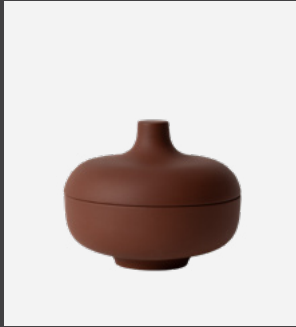

Product Information

Sand Secrets Medium Bowl
Red Clay

Article No.:
2717-4100

Dimensions & Weight:
Ø12 cm, H 10,2 cm, 420 g
(Ø4,7", H 4", 1 lbs)

Dimensions & Weight (Package):
W14 × D14 × H8.3 cm, 520 g
(W5.5" × D5.5" × H3.3", 1.15 lbs)

Material:
High fired stained stoneware.
Unglazed outside, matte glazed
inside.

Other:
Dishwasher, microwave and oven
safe. Do not put on an open flame.

Country of Origin:
Sri Lanka