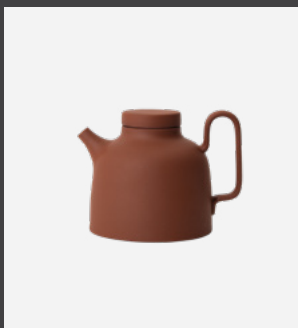

## Product Information

Sand Secrets Tea Pot  
Red Clay

Article No.:  
2721—4100

Dimensions & Weight:  
Ø12 cm, H 12 cm, 560 g  
(Ø4.7", H 4.7", 1.2 lbs)  
*Capacity:* 65 cl (22 fl.oz)

Dimensions & Weight (Package):  
W14 × D12,8 × H12,3 cm, 660 g  
(W5.5" × D5" × H4.85", 1.5 lbs)