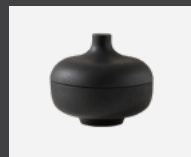

Retail Images* (2717—1000)

Image 01