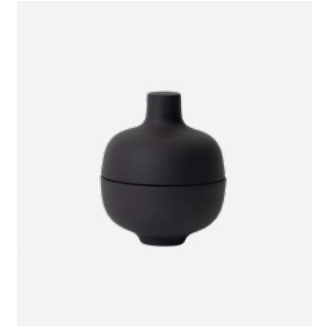

Sand Secrets Small Bowl
Black Clay

Article No.:
2716-1000

Dimensions & Weight:
Ø8,2 cm, H 10,2 cm, 220 g (Ø3,2", H
4", 0.5 lbs)

Dimensions & Weight (Package):
W9,6 × D9,5 × H10,5 cm, 300 g
(W3.8" × D3.8" × H4.1", 0.7 lbs)

Material:
High fired stained stoneware.
Unglazed outside, matte glazed
inside.

Other:
Dishwasher, microwave and oven
safe. Do not put on an open flame.

Country of Origin:
Sri Lanka