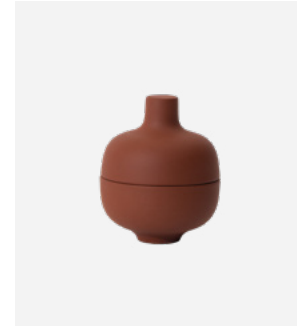

Sand Secrets Small Bowl
Red Clay

Article No.:
2716-4100

Dimensions & Weight:
Ø8,2 cm, H 10,2 cm, 220 g (Ø3,2",
H 4", 0.5 lbs)

Dimensions & Weight (Package):
W9,6 × D9,5 × H10,5 cm, 300 g
(W3.8" × D3.8" × H4.1", 0.7 lbs)

Material:
High fired stained stoneware.
Unglazed outside, matte glazed
inside.

Other:
Dishwasher, microwave and oven
safe. Do not put on an open flame.

Country of Origin:
Sri Lanka