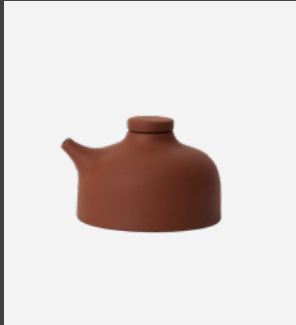

Product Information

Sand Secrets Soy Pot
Red Clay

Article No.:
2720—4100

Dimensions & Weight:
Ø8,2 cm, H 5,2 cm, 140 g
(Ø3,2", H 2", 0.3 lbs)
Capacity: 12 cl (4 fl.oz)

Dimensions & Weight (Package):
W8,5 × D8,5 × H6 cm, 220 g
(W3.4" × D3.4" × H2.4", 0.5 lbs)

Material:
High fired stained stoneware.
Unglazed outside, matte glazed
inside.

Other:
Dishwasher, microwave and oven
safe. Do not put on an open flame.

Country of Origin:
Sri Lanka