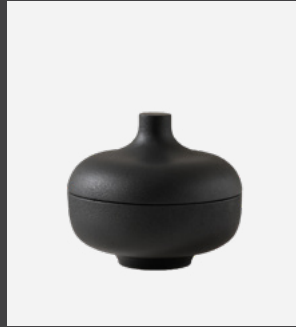

Sand Secrets Medium Bowl
Black Clay

Article No.:
2717-1000

Dimensions & Weight:
Ø12 cm, H 10,2 cm, 420 g
(Ø4,7", H 4", 1 lbs)

Dimensions & Weight (Package):
W14 × D14 × H8.3 cm, 520 g
(W5.5" × D5.5" × H3.3", 1.15 lbs)

Material:
High fired stained stoneware.
Unglazed outside, matte glazed
inside.

Other:
Dishwasher, microwave and oven
safe. Do not put on an open flame.

Country of Origin:
Sri Lanka