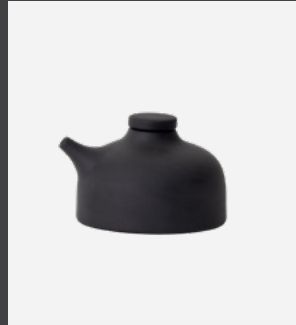

Sand Secrets Teapot
Black Clay

Article No.:
2720—1000

Dimensions & Weight:
Ø8,2 cm, H 5,2 cm, 140 g
(Ø3,2", H 2", 0.3 lbs)
Capacity: 12 cl (4 fl.oz)

Dimensions & Weight (Package):
W8,5 × D8,5 × H6 cm, 220 g
(W3.4" × D3.4" × H2.4", 0.5 lbs)

Material:
High fired stained stoneware.
Unglazed outside, matte glazed
inside.

Other:
Dishwasher, microwave and oven
safe. Do not put on an open flame.

Country of Origin:
Sri Lanka